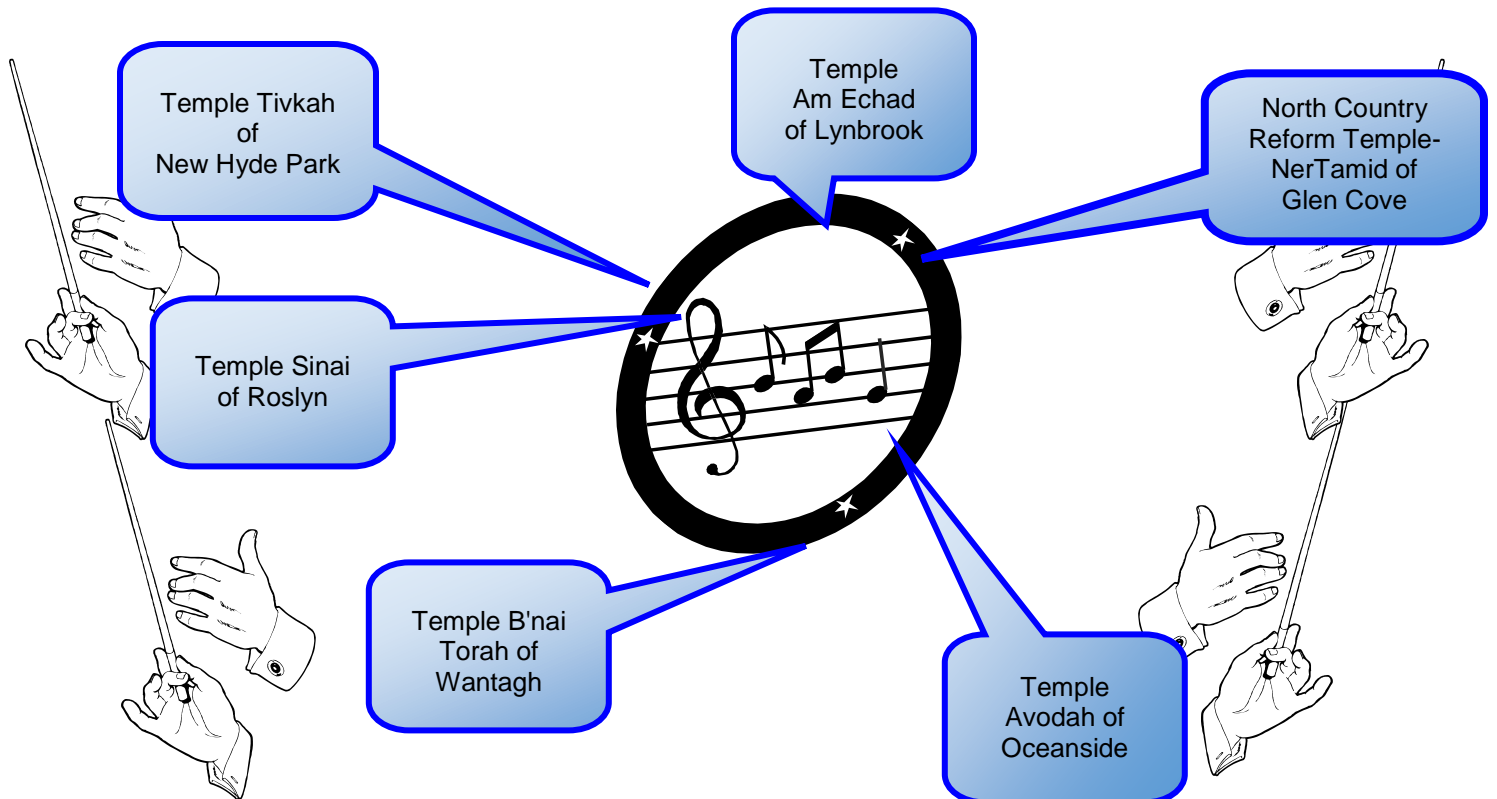

## Sunday, April 22nd, 2018 – 2 PM

**Hear each Choir perform several of its favorite pieces**

**The Choir Festival will be hosted by  
Temple Sinai  
425 Roslyn Rd, Roslyn Heights, NY 11577**

The Nassau County Jewish Community Choir will be hosting an extraordinary musical event at Temple Sinai. Long Island Temple choirs will be uniting to perform Jewish musical arrangements in celebration of our beloved State of Israel at 70. Each choir will present Israeli musical selections and choral arrangements. The finale will include a beautiful rendition of Hatikvah, sung in unison by all choral groups.